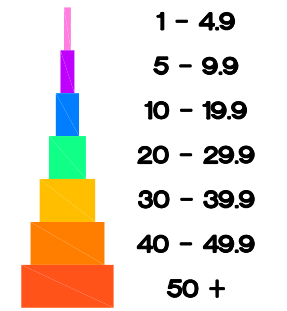

# City of La Habra Traffic Flow Map - 2018

## LEGEND

AVERAGE 24-HR TRAFFIC VOLUMES SHOWN IN 1000'S

ALBERT GROVER & ASSOCIATES